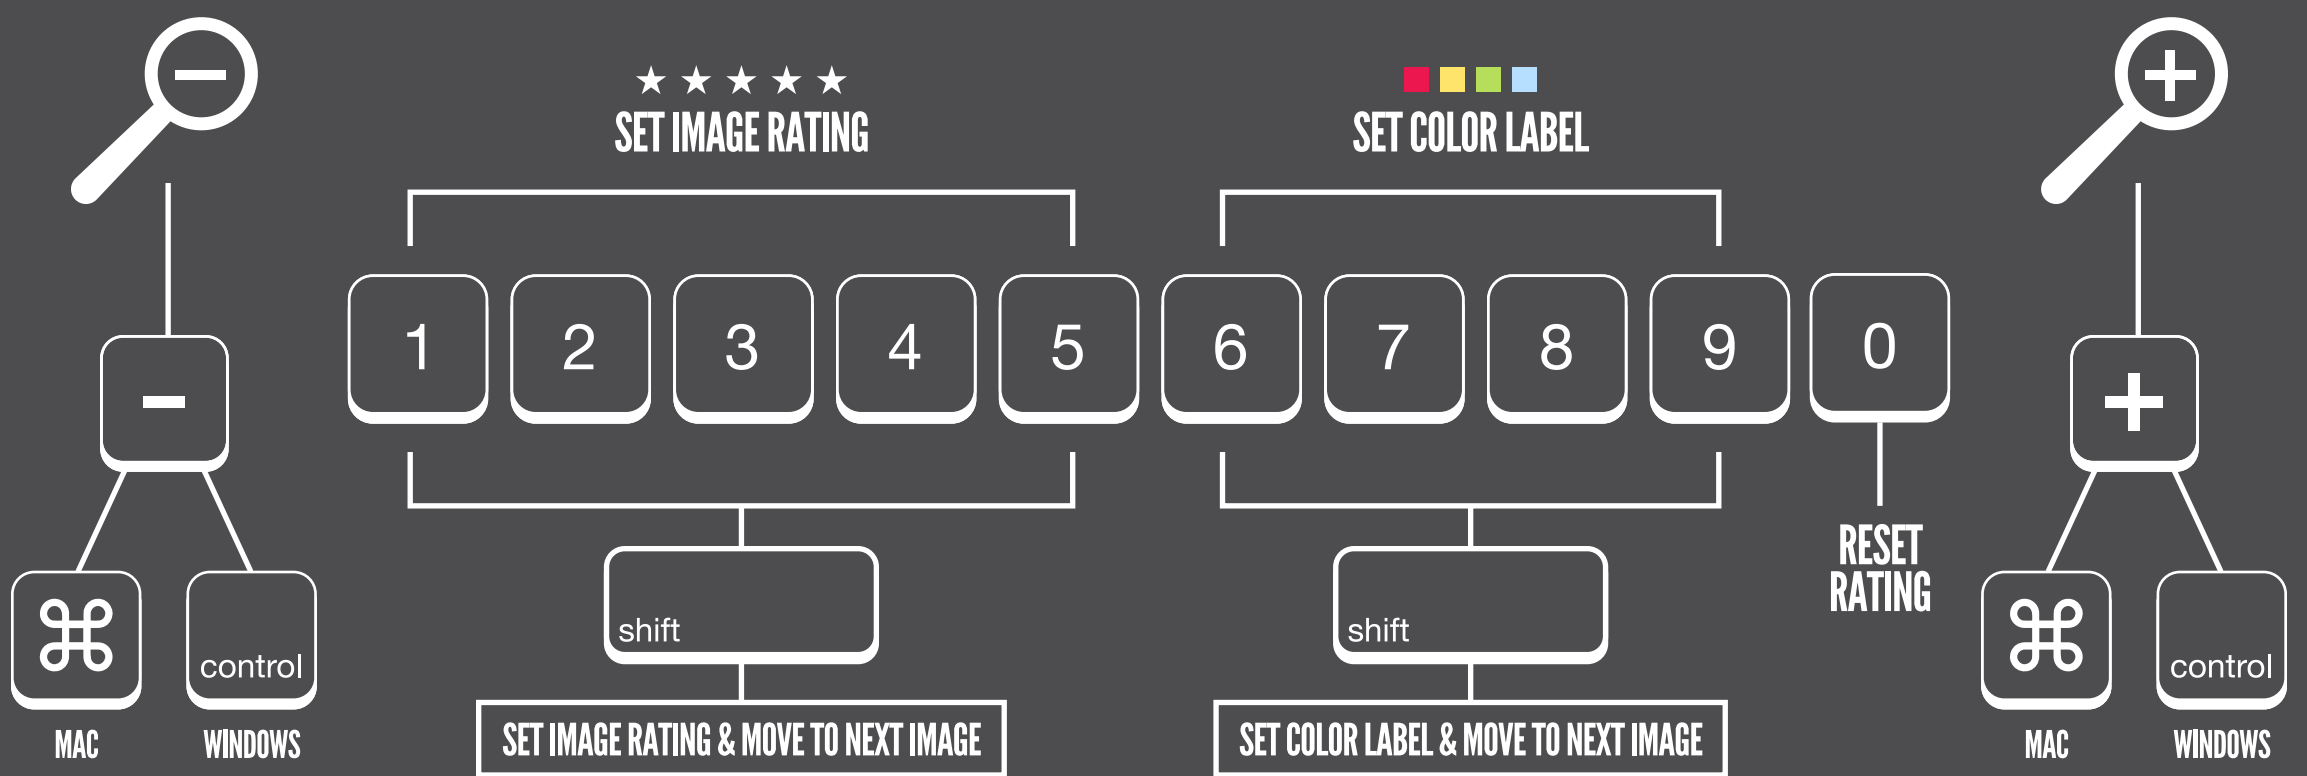

# TOTALLY RAD TIPS & TRICKS HOTKEYS

Looking to bring back that loving feeling to your workflow? Add a little heat to your Lightroom love affair with these Hot Keys. Want to take things even further? Check out Replichrome: Film for Lightroom™ and Adobe™ Camera Raw.

## MOST USED SHORTCUTS

## NUMERICAL KEYS

INTRODUCING  
**REPLICHRROME™** | FILM FOR LIGHTROOM™  
& ADOBE™ CAMERA RAW

[GETTOTALLYRAD.COM](http://GETTOTALLYRAD.COM)