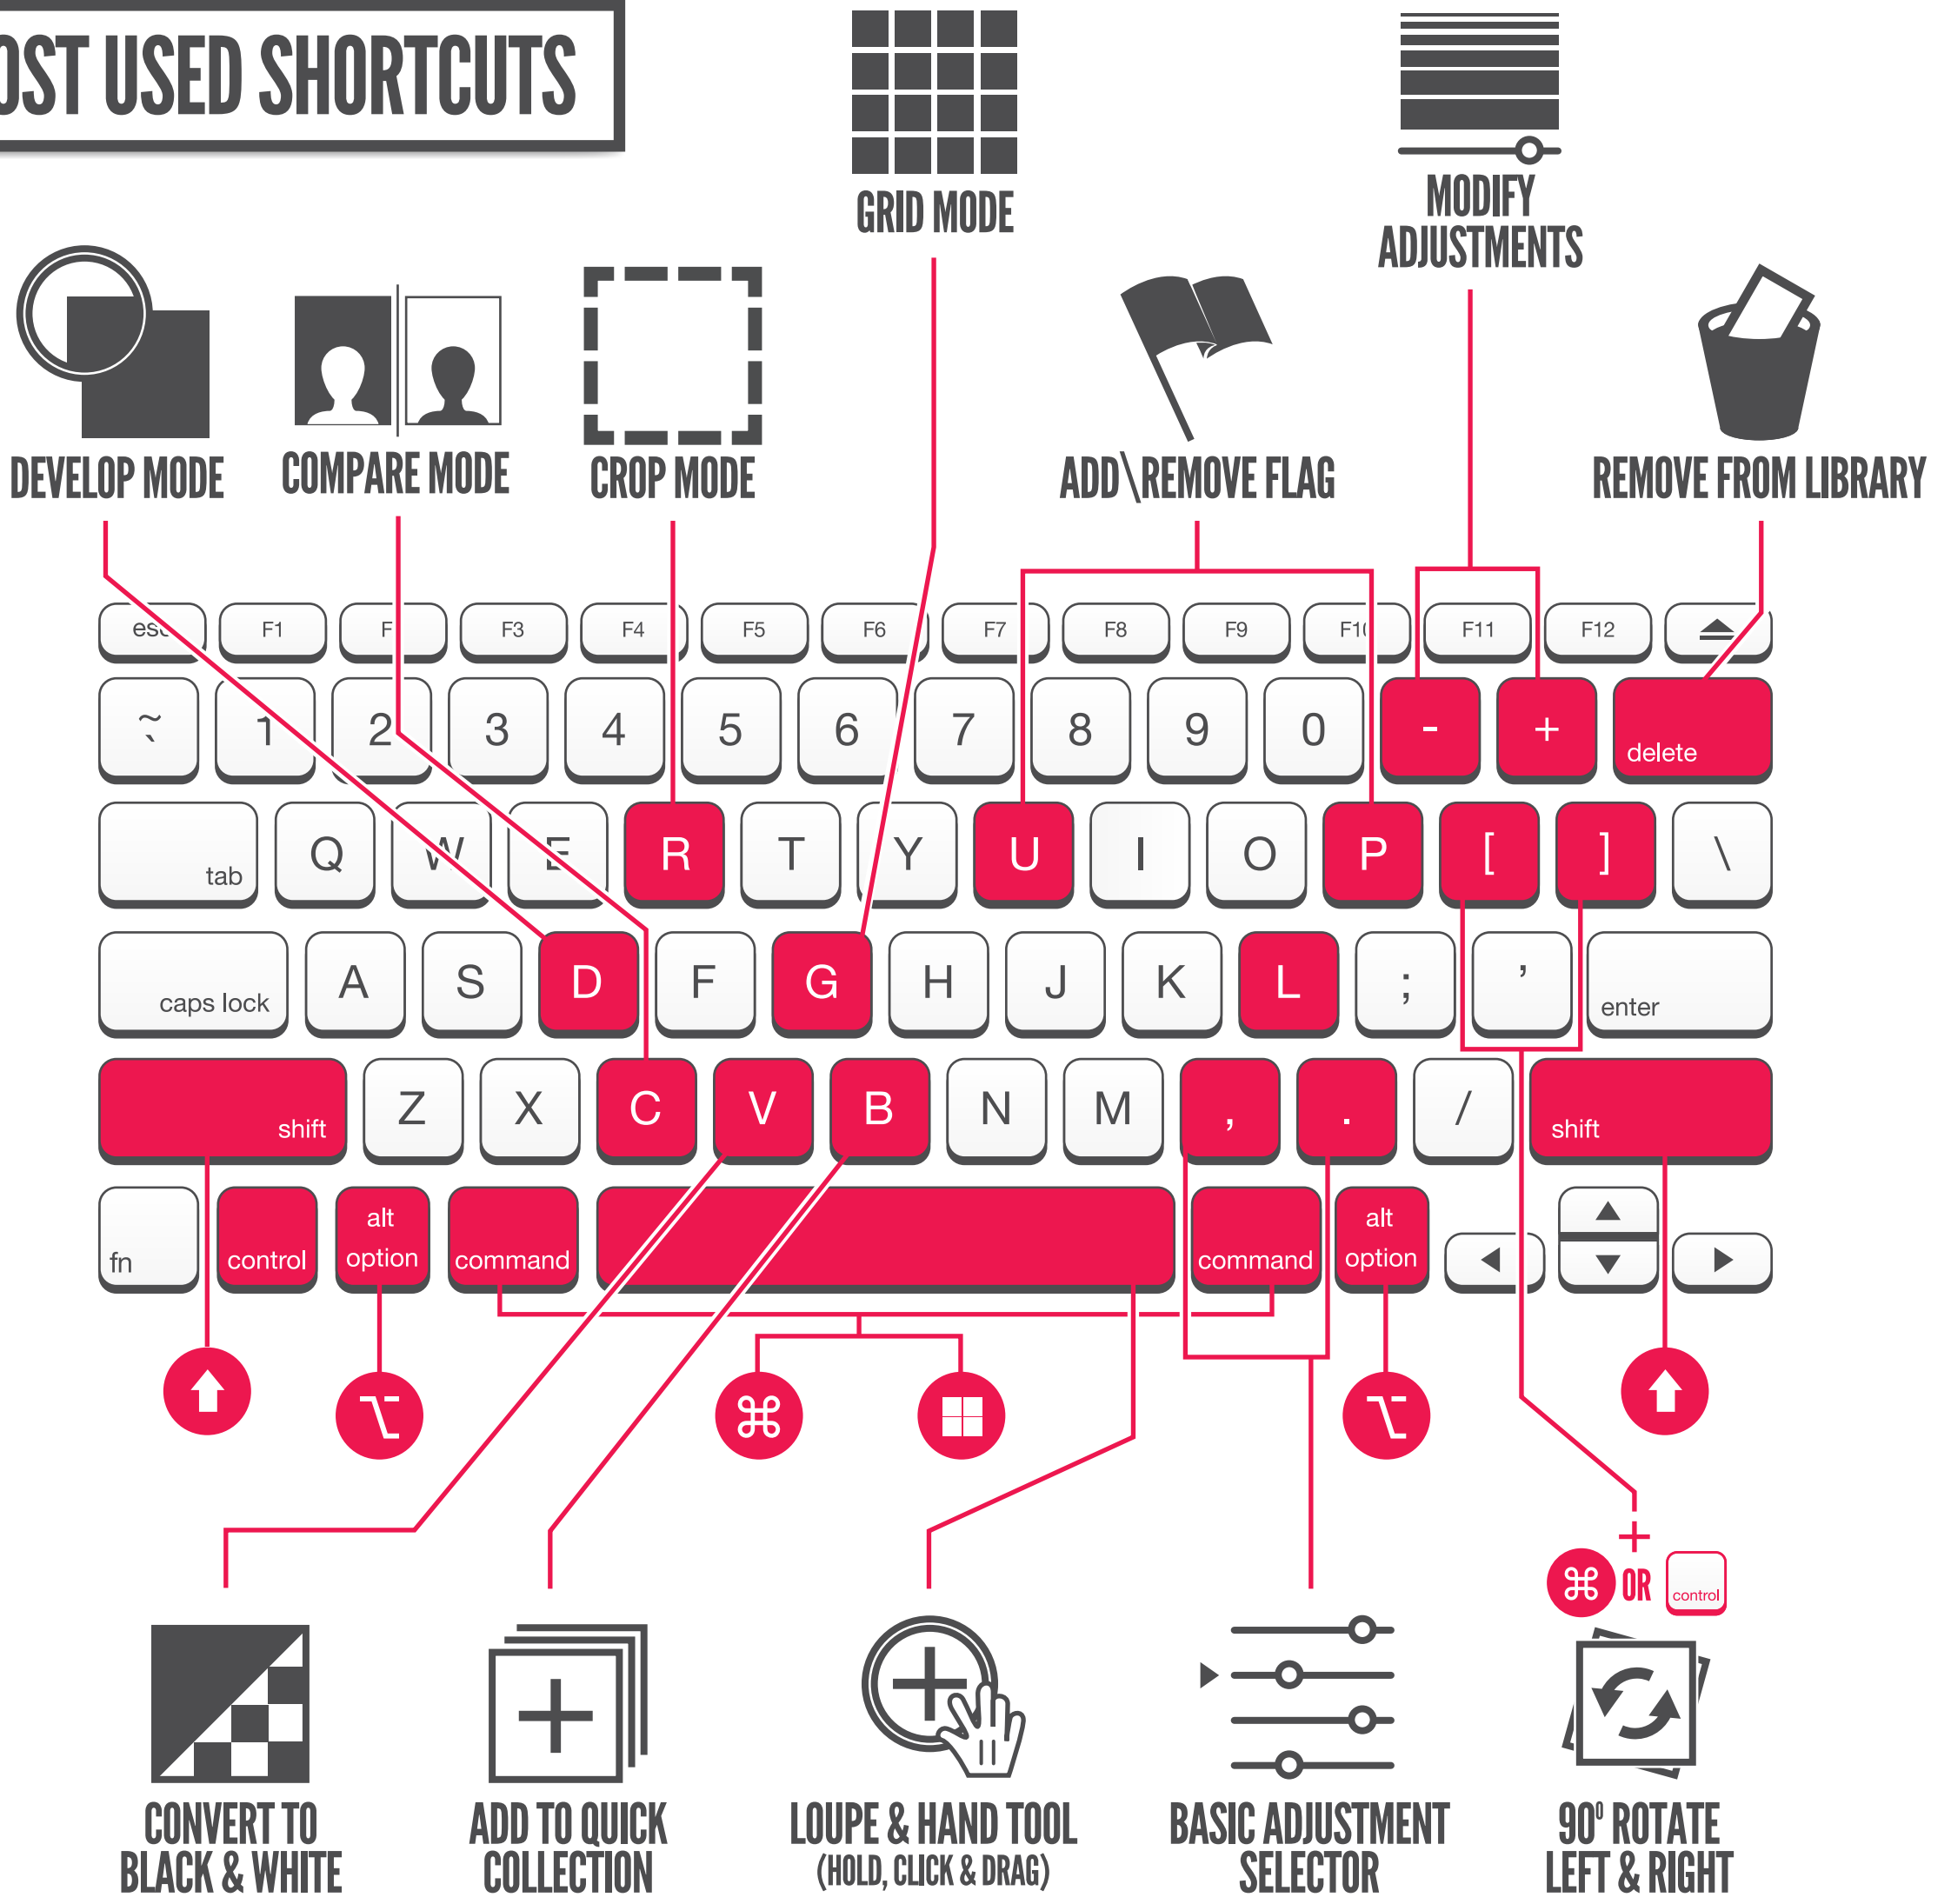

# TOTALLY RAD TIPS & TRICKS HOTKEYS

Looking to bring back that loving feeling to your workflow? Add a little heat to your Lightroom love affair with these Hot Keys. Want to take things even further? Check out Replichrome: Film for Lightroom™ and Adobe™ Camera Raw.

## MOST USED SHORTCUTS